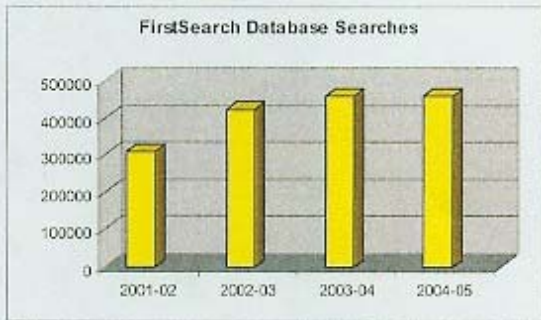

FirstSearch Electronic Databases Usage

The Arizona State Library has used LSTA funding to purchase the FirstSearch Base Package plus one full text data base. All libraries are encouraged to use this not only within the library but also to allow patrons to remote access this from wherever they have computer access

Given below is the usage statistics for the last few years.

Searches made on Firstsearch

2001-02	2002-03	2003-04	2004-05
307460	422674	459105	459666

Documents Downloaded from Wilson Select

2001-02	2002-03	2003-04	2004-05
43863	57022	64471	62434