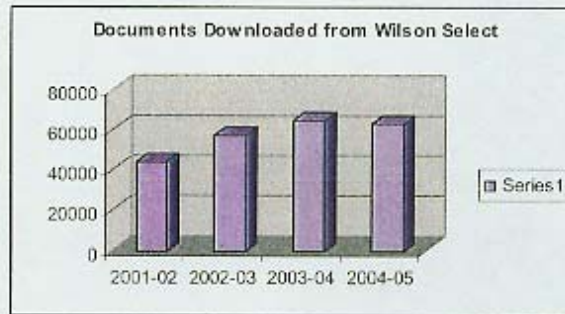

Given below is the usage statistics for the last few years.

Searches made on Firstsearch

2001-02	2002-03	2003-04	2004-05
307460	422674	459105	459666

Documents Downloaded from Wilson Select

2001-02	2002-03	2003-04	2004-05
43863	57022	64471	62434