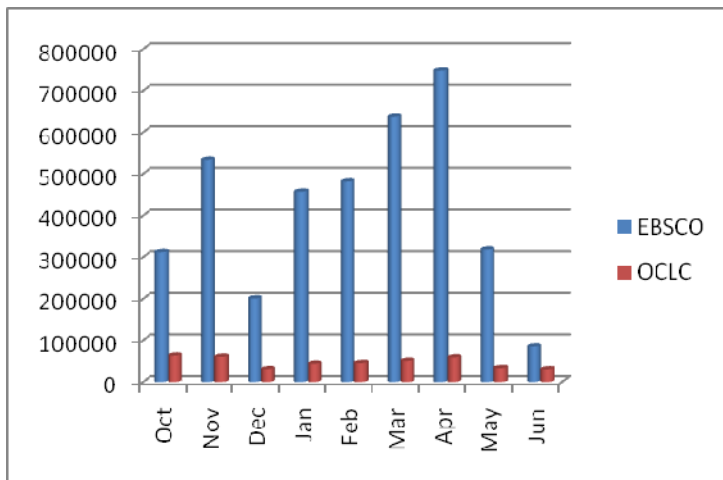

## Statewide Access to Databases

Arizona State Library, Archives and Public Records; Pima County Public Library; and Maricopa County Library District, with assistance from other county libraries, worked together to provide databases from EBSCO and OCLC to all Arizonans through their public and school libraries. These databases provide access to authoritative and authentic information from thousands of newspapers and journals as well as curriculum resources for students and teachers.

- Approximately 4.7 million searches were done in the 15 counties, an increase of about 20% over the previous federal fiscal year.
- About 2,984,186 documents were downloaded, an increase of more than 30% over the previous federal fiscal year.

### Usage by Database October 2009- June 2010

SEARCHES	EBSCO	OCLC
Oct	311751	62879
Nov	532312	60300
Dec	200947	29197
Jan	457049	44247
Feb	480758	45851
Mar	635730	51148
Apr	748932	58950
May	<b>317762</b>	<b>31432</b>
Jun	83720	28758