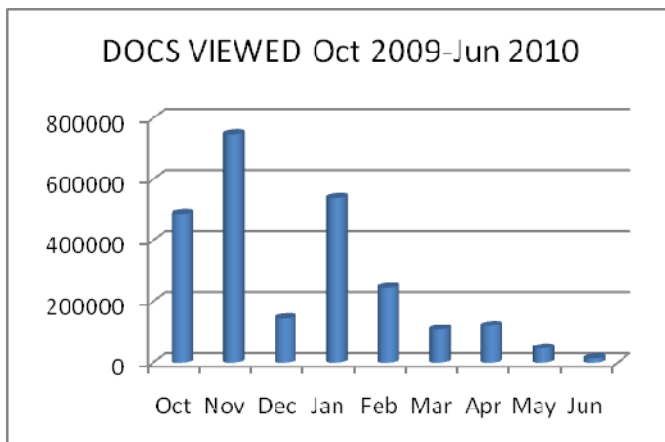

Documents Viewed

EBSCO	DOCS VIEWED
Oct	486296
Nov	748484
Dec	145198
Jan	540254
Feb	244021
Mar	107570
Apr	119920
May	46012
Jun	13901